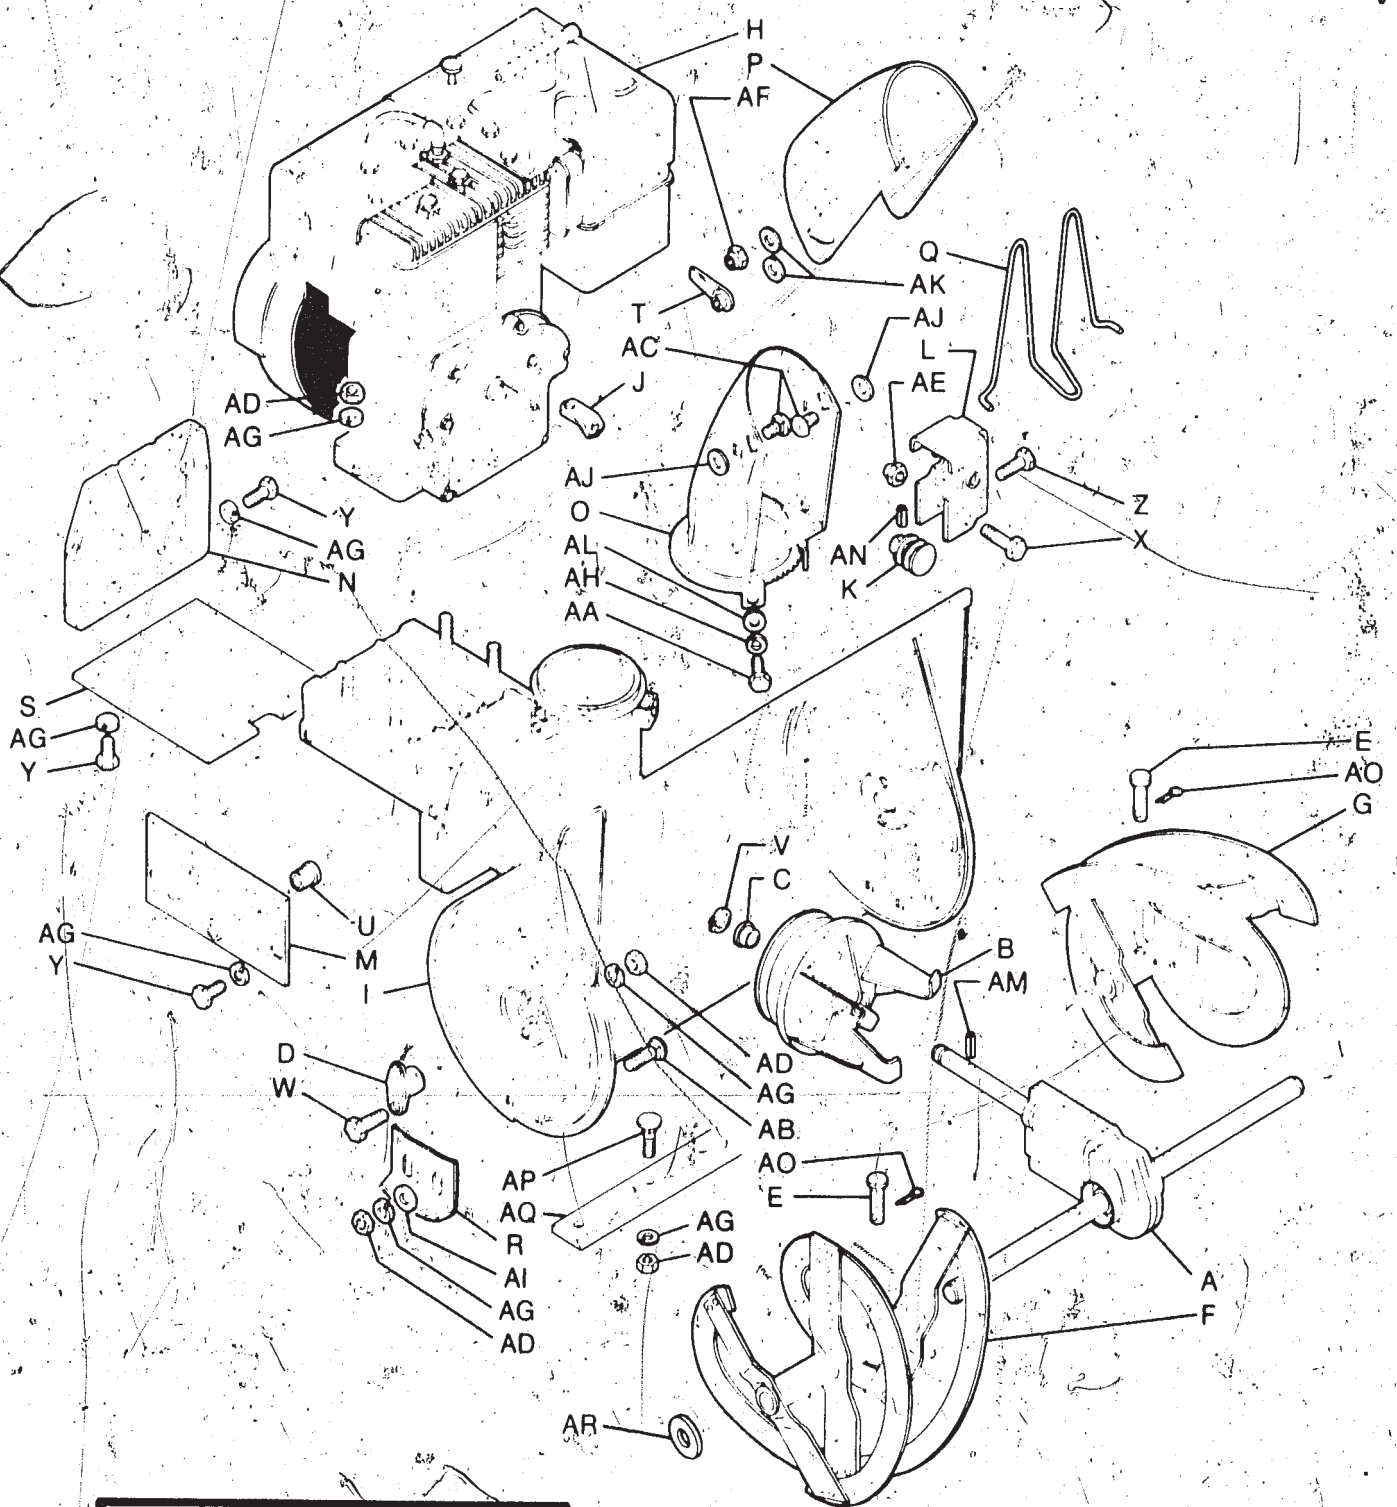

ENGINE AND HOUSING PARTS

NOTE: BLOWER HOUSING-
CHUTE RING AVAILABLE
BY PART NUMBER:
35514

NOTE: Engine repair parts and warranty service is available from:

Briggs and Stratton Corp.
Milwaukee, Wisconsin 53201

or their nearest authorized service outlet.