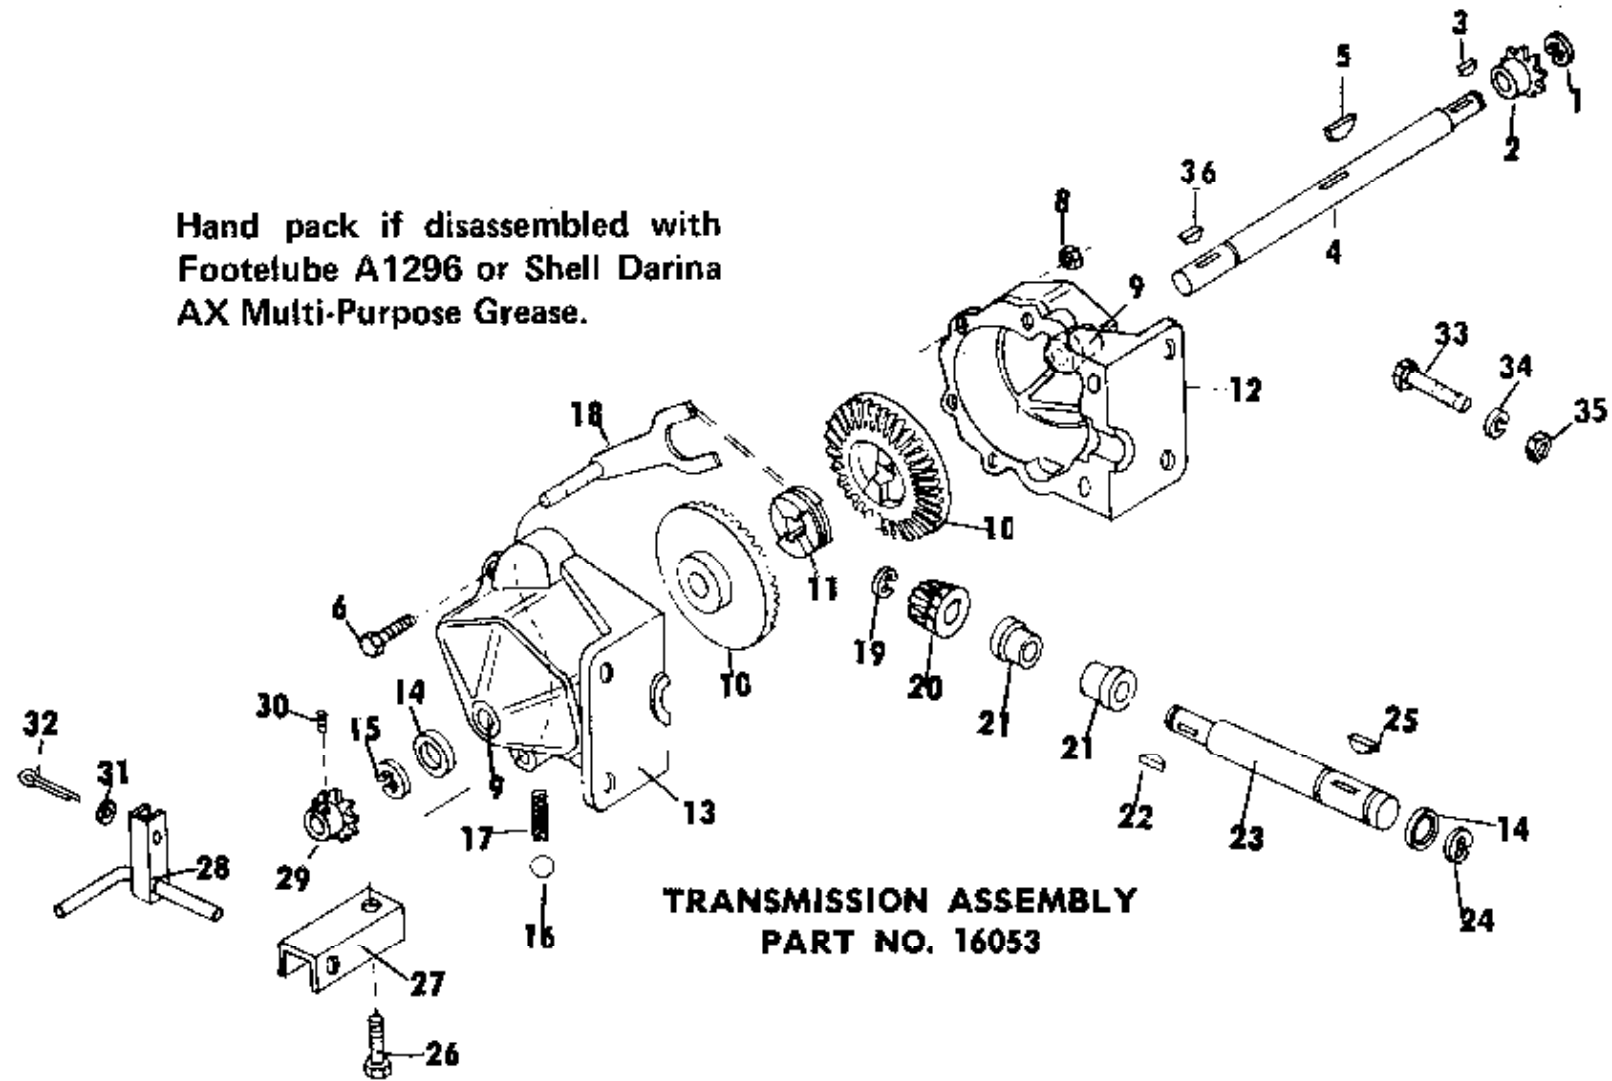

Hand pack if disassembled with  
Footelube A1296 or Shell Darina  
AX Multi-Purpose Grease.

**TRANSMISSION ASSEMBLY  
PART NO. 16053**